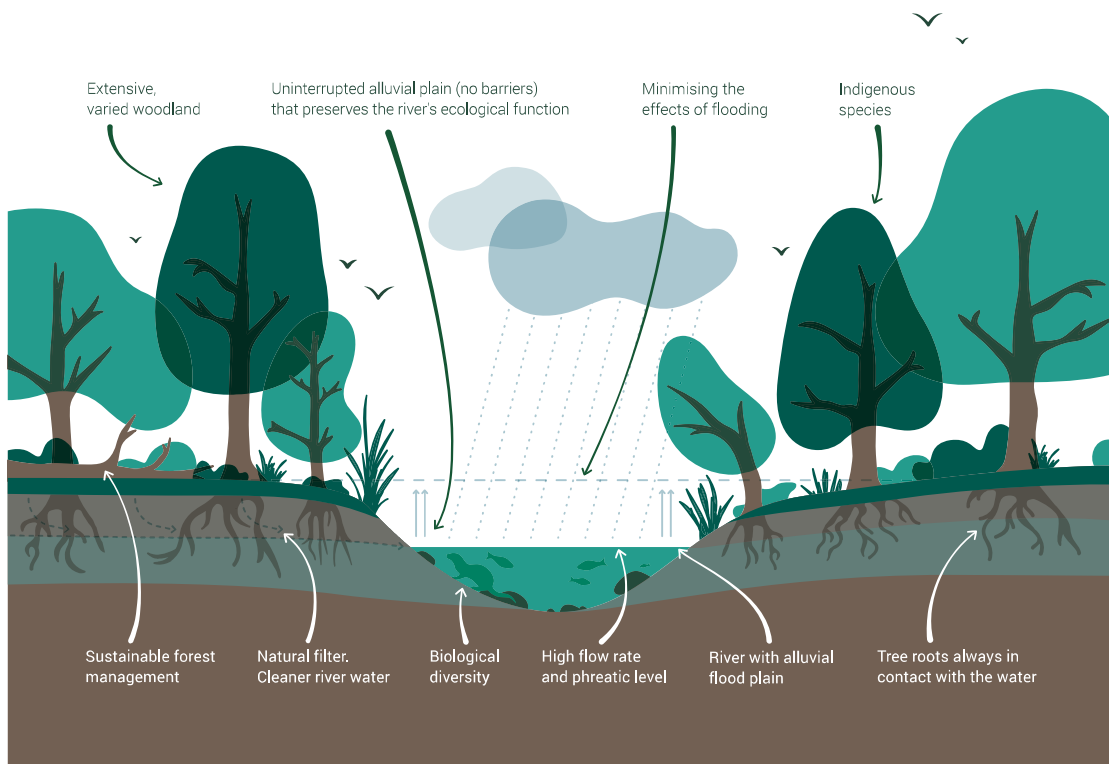

Don't release any non-native fauna into the wild

Report any offences affecting the natural or urban environment

Take part in volunteering campaigns

Enjoy riverside areas with respect

## GOOD STATE OF CONSERVATION

**LIFE is a European Union programme that co-finances projects supporting the environment and sustainable development in areas included in the Natura 2000 Network.**

The Natura 2000 Network protects the European Union's most important natural areas which contain habitats of animal and plant species classed as sites of community importance.