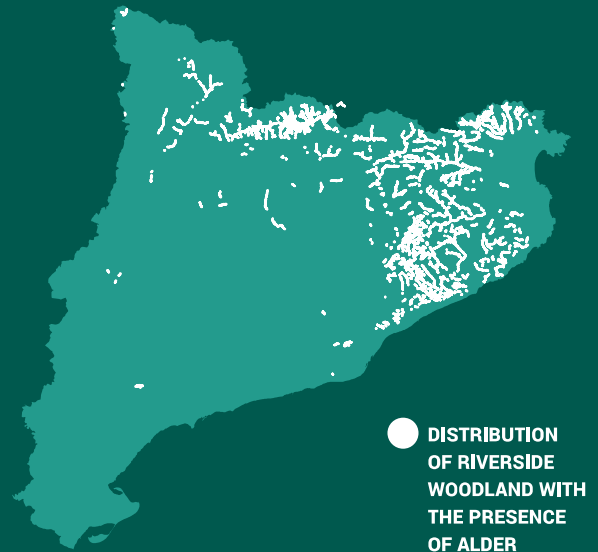

RIVERSIDE WOODLAND

Riverside woodlands are communities of vegetation growing close to a river. Today, most riverside woodland is deteriorating as a result of human activity. For rivers to continue fulfilling all their ecological functions, **it's vital to regenerate such habitats and ensure their good state of conservation.**

ALDER GROVES

There are different types of riverside woodland in Catalonia depending on the dominant species: alder, willow or poplar. Alder woods tend to be found in the upper-middle section of rivers. They're in decline and have been greatly altered, leading the European Union to class them as a habit of conservation interest.