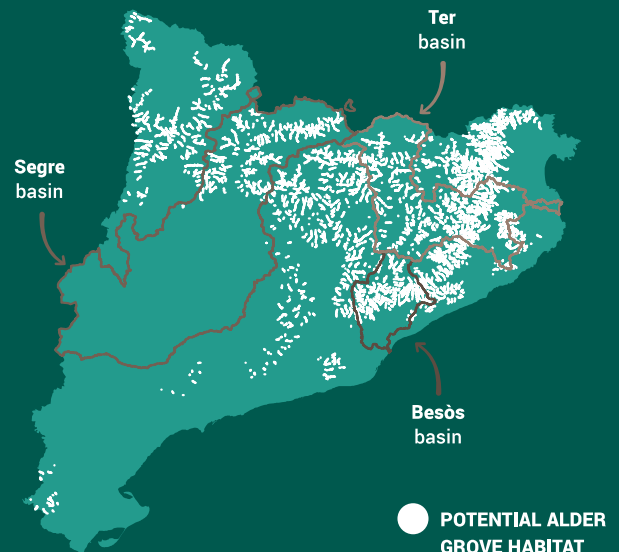

### ALDER GROVES

There are different types of riverside woodland in Catalonia depending on the dominant species: alder, willow or poplar. Alder woods tend to be found in the upper-middle section of rivers. They're in decline and have been greatly altered, leading the European Union to class them as a habit of conservation interest.

## THE LIFE ALNUS PROJECT

LIFE ALNUS is a project by the European Union to **conserve, regenerate and manage alder groves in Catalonia.**

The project will last up to 2021 and its goal is to create a restoration model that can be rolled out to other Mediterranean areas faced with the same conservation issues.

The project is being carried out along three river basins: Ter, Segre and Besòs.