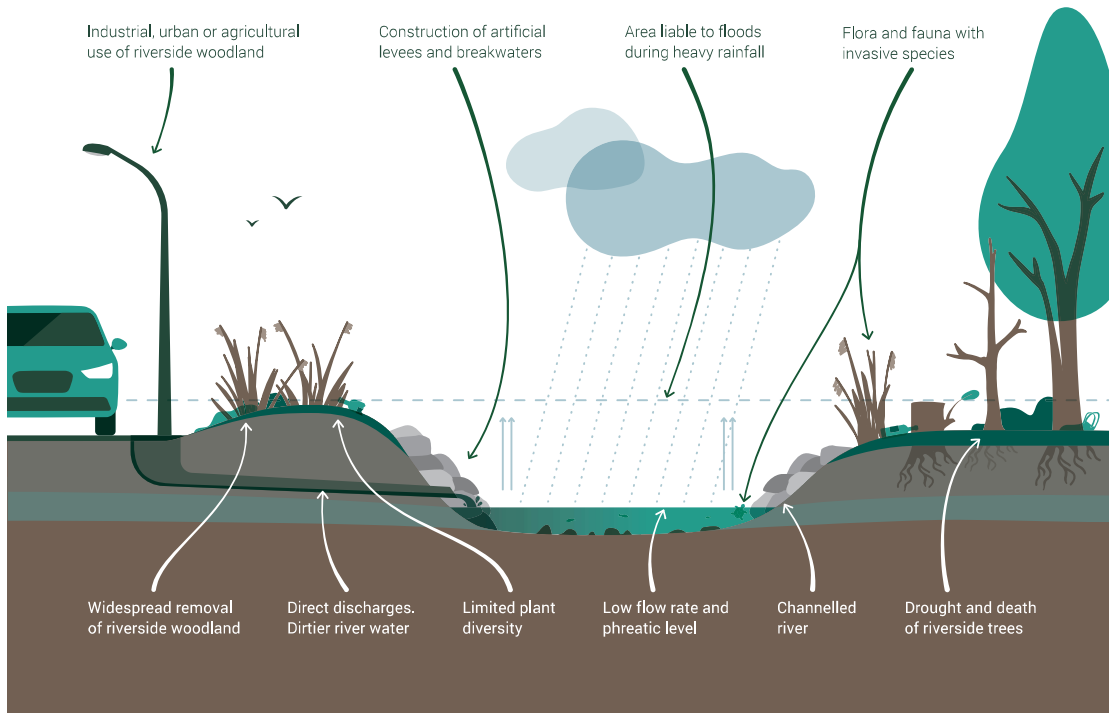

## THE LIFE ALNUS PROJECT

LIFE ALNUS is a project by the European Union to **conserve, regenerate and manage alder groves in Catalonia.**

The project will last up to 2021 and its goal is to create a restoration model that can be rolled out to other Mediterranean areas faced with the same conservation issues.

The project is being carried out along three river basins: Ter, Segre and Besòs.

## BAD STATE OF CONSERVATION